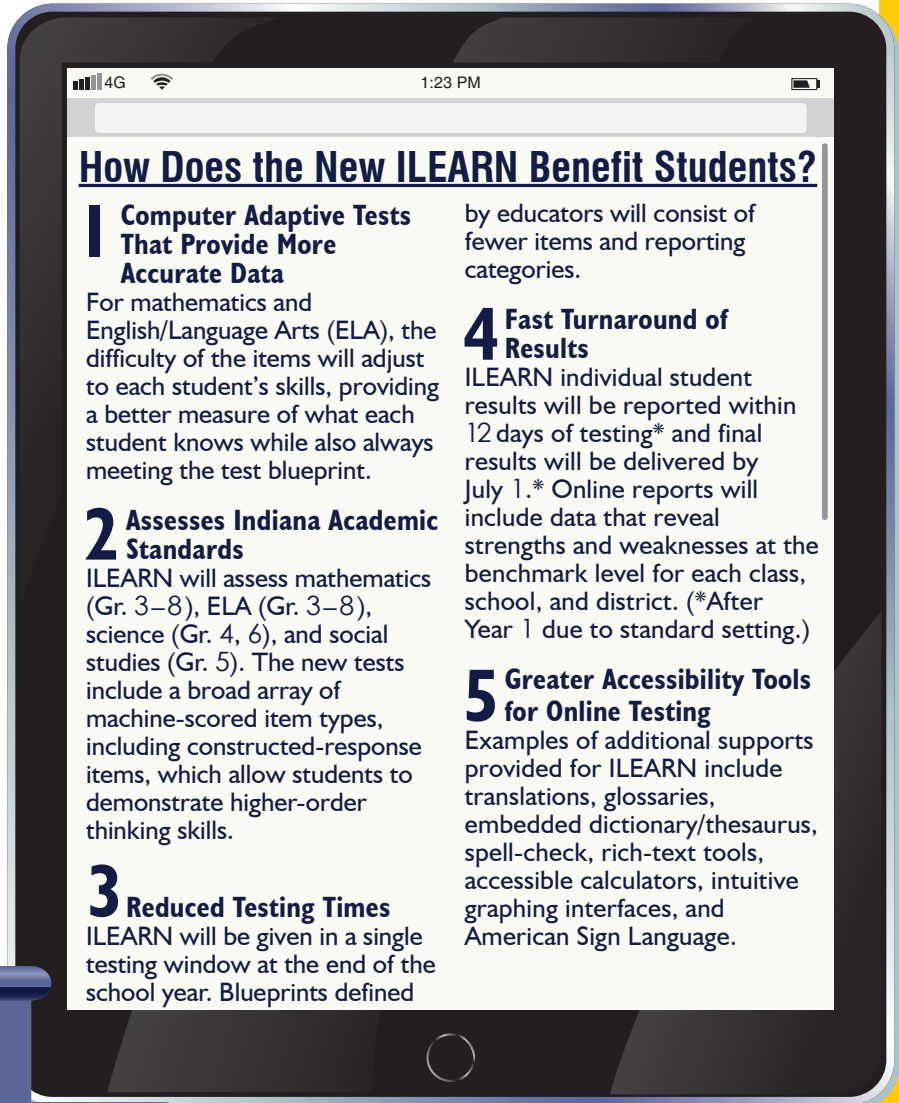

We are building ILEARN from the ground up!

INassessments@doe.in.gov
317-232-9050